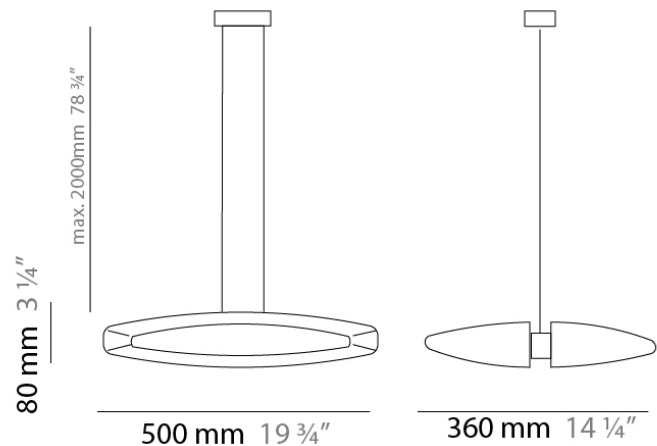

PROJECT	
TYPE	
NOTES	
QUANTITY	
DATE	

PLANET SUSPENSION

D81035

GENERAL

Series: Planet
Brand: Panzeri
Division: Design
Mounting Type: Suspension
Mounting Location: Ceiling
Subcategory: Pendant

PHYSICAL

Shape: Oval
Length (mm): 500
Length (in): 19 3/4
Width (mm): 360
Width (in): 14 1/4
Height (mm): 80
Height (in): 3 1/4
Max. Overall Height (mm): 2080
Max. Overall Height (in): 81 7/8
Light Distribution: Direct
Weight (kg): 4.5
Weight (lbs): 9.92
Diffuser: Matte White Curved Pyrex Glass
Fixture Finish: Metallic Gray
Fixture Material: Metal

ELECTRICAL

Number of Lamps: 2
Lamp Type: LED Retrofit
Bulb Included: Bulb Not Included
Total Output Wattage (W): 72
Max. Wattage Per Lamp (W): 36
Lamp Base: RSC
Dimming: Non-Dimmable
Driver Type: Ballast - Universal
Input Voltage (V): 120 - 277

LED

OPTICAL

RATINGS AND CERTIFICATIONS

Certified By: CSA Certified to UL and CSA Standards
IP rating: IP40